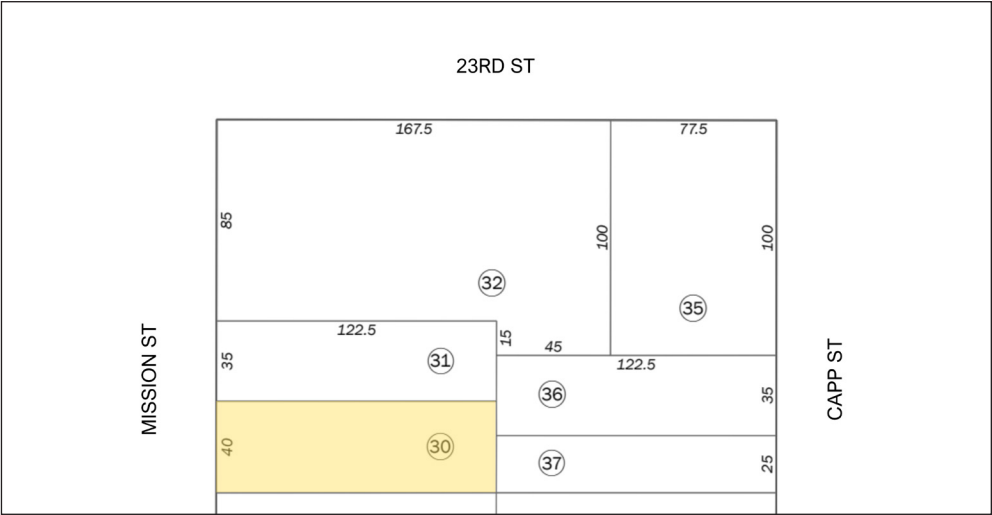

COMPASS
COMMERCIAL

PROPERTY OVERVIEW

2729 MISSION STREET, SUITE 201

2729 Mission Street is located in the heart of the vibrant Mission District of San Francisco. Suite 201 is a second floor office space consisting of approximately 1,100 square with an open floor plan and large windows that provide natural light. This space is located in the rear of the building, providing a quiet environment which is ideal for a variety of businesses. 2729 Mission Street is conveniently located within one block from BART and MUNI access and is surrounded by popular restaurants and local businesses.

- Lease Rate: \$2,000 per month M.G.
- ± 1,100 Square Feet
- Second Floor Office Space
- Open Floor Plan
- Large Windows
- Natural Light
- Located in Rear of Building
- BART & MUNI Access Within One Block

**Suite 201 is also for lease. Please inquire for more information.*

LOCATION MAP

LOCATION MAP

- 1) Haus Coffee
- 2) Wise Sons Jewish Deli
- 3) The Little Spot Cafe
- 4) McDonald's
- 5) Taqueria El Farolito
- 6) Bank of America
- 7) Walgreens
- 8) Alamo Drafthouse
- 9) Mission Community Market
- 10) Pasta Supply
- 11) CCSF - Mission Center
- 12) Beretta
- 13) Shuggie's Trash Pie
- 14) Buffalo Exchange
- 15) Mission Branch Library
- 16) Arizmendi Bakery
- 17) Papalote
- 18) Jump Start Deli
- 19) Fiore Caffe
- 20) Noe's Nest Bed & Breakfast