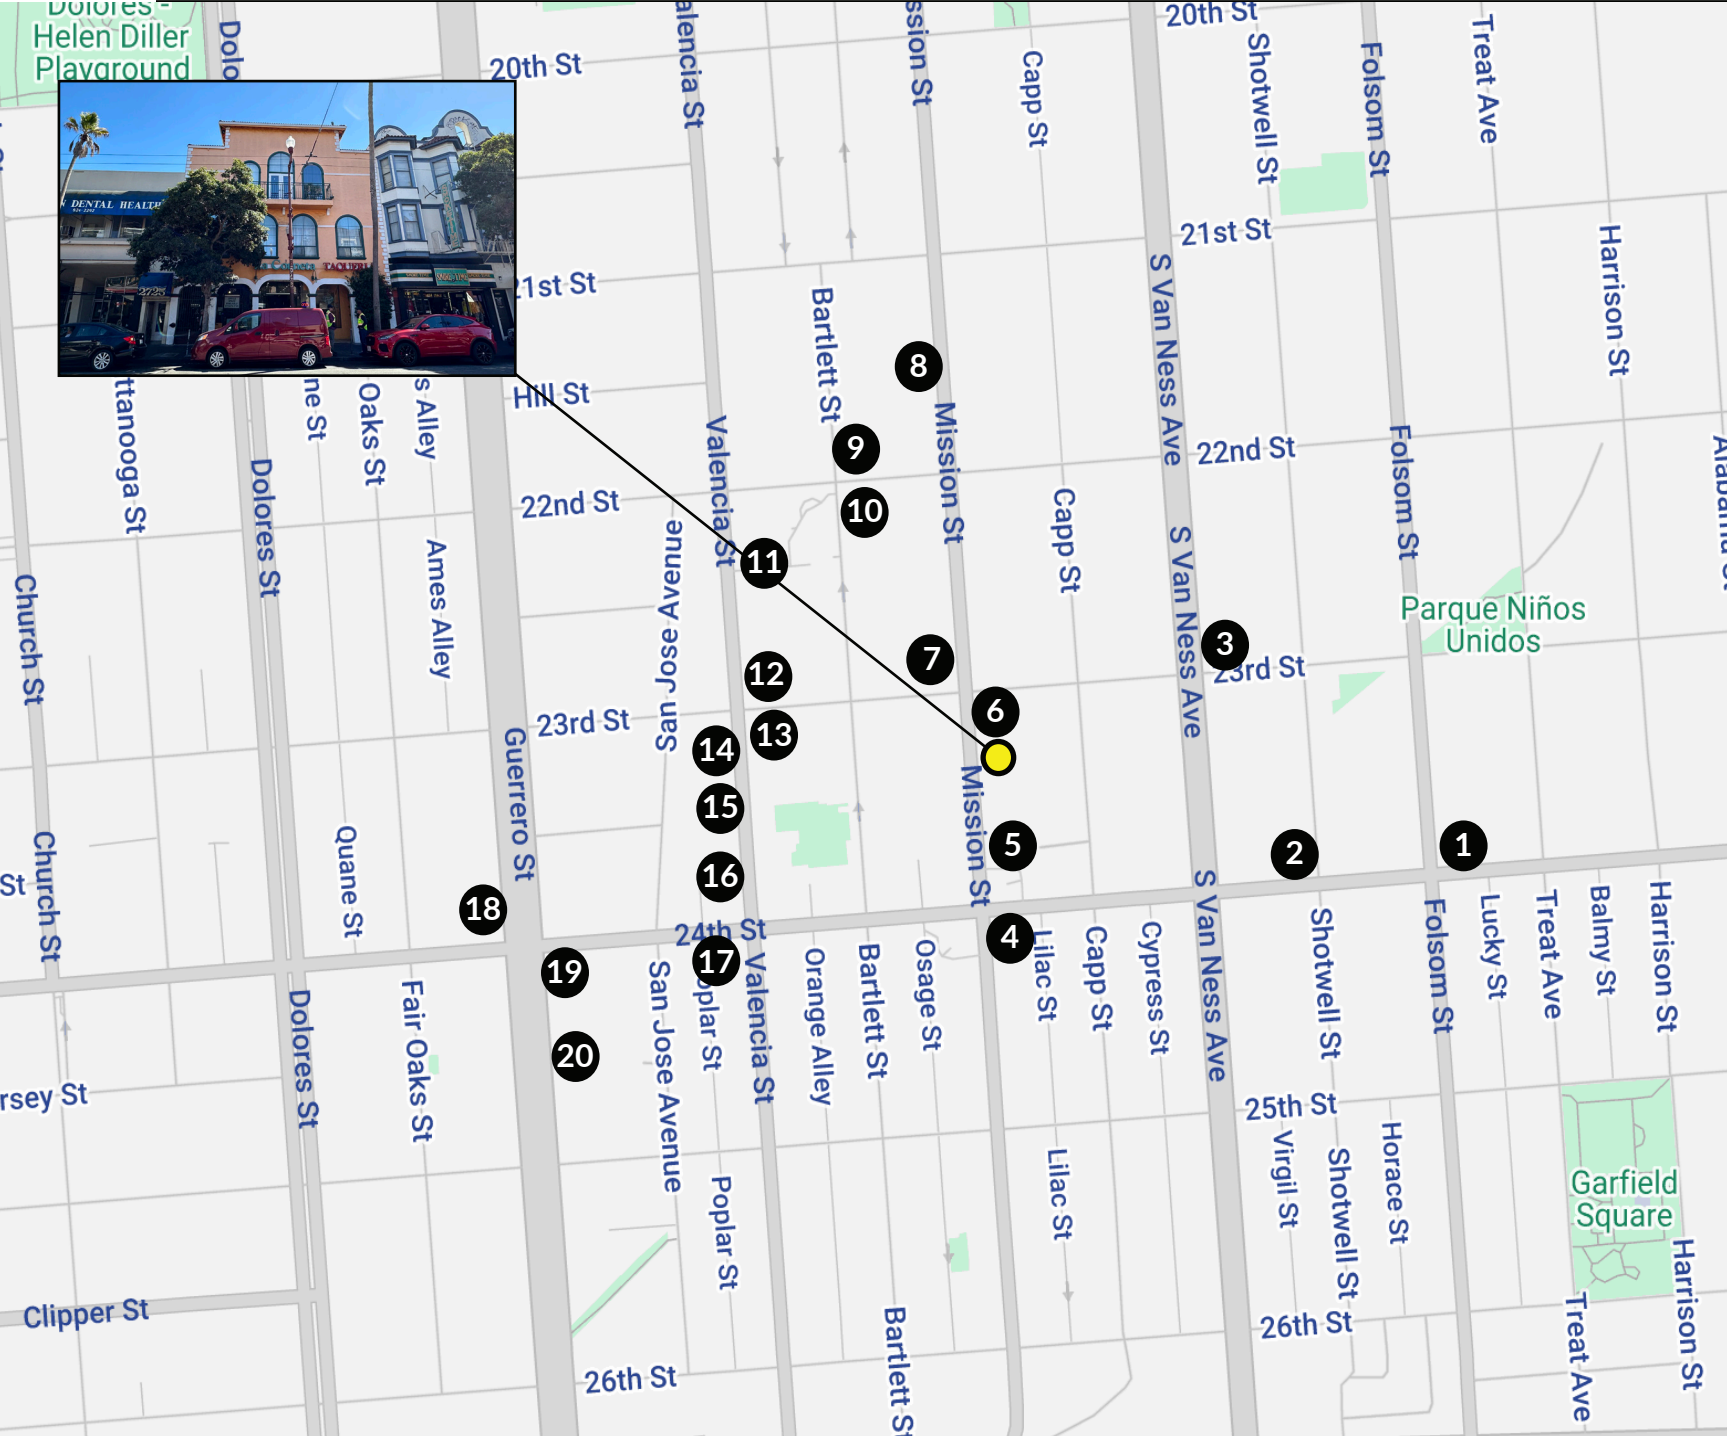

COMPASS
COMMERCIAL

PROPERTY OVERVIEW

2729 MISSION STREET, SUITE 201

2729 Mission Street is located in the heart of the vibrant Mission District of San Francisco. Suite 201 is a second floor office space consisting of approximately 1,100 square with an open floor plan and large windows that provide natural light. This space is located in the rear of the building, providing a quiet environment which is ideal for a variety of businesses. 2729 Mission Street is conveniently located within one block from BART and MUNI access and is surrounded by popular restaurants and local businesses.

**Suite 201 is also for lease. Please inquire for more information.*

LOCATION MAP

LOCATION MAP

- 1) Haus Coffee
- 2) Wise Sons Jewish Deli
- 3) The Little Spot Cafe
- 4) McDonald's
- 5) Taqueria El Farolito
- 6) Bank of America
- 7) Walgreens
- 8) Alamo Drafthouse
- 9) Mission Community Market
- 10) Pasta Supply
- 11) CCSF - Mission Center
- 12) Beretta
- 13) Shuggie's Trash Pie
- 14) Buffalo Exchange
- 15) Mission Branch Library
- 16) Arizmendi Bakery
- 17) Papalote
- 18) Jump Start Deli
- 19) Fiore Caffe
- 20) Noe's Nest Bed & Breakfast